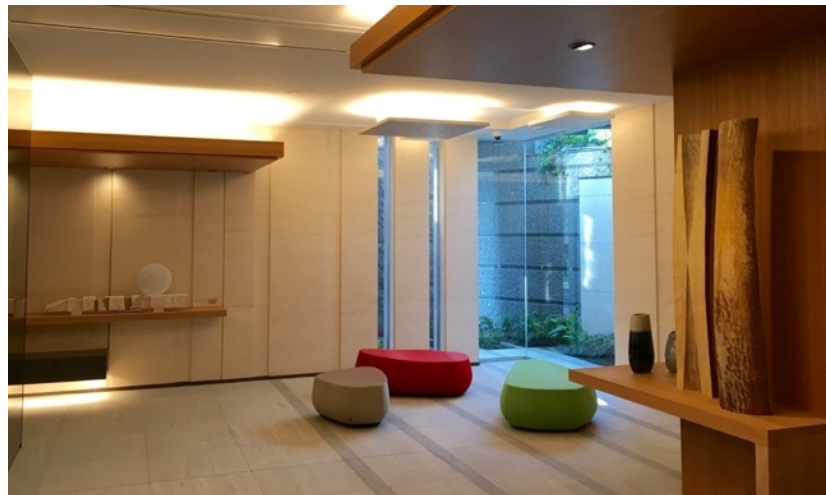

Project : Entrance in Apartment (Tokyo)

Item : Wood Curving Relief

Artist : Shigehito MATSUDA

Title : Wind of Life

Size : within 2,200×h900 mm

Material : Wood

Project : Entrance Lounge in Apartment (Tokyo)

Item : Wood Curving Sculpture

Artist : Hideho TAKASU

Title : TENKU (天鼓)

Size : w1,200×h 450×d 120 mm

Material : Wood (Zelkova / 欒 , Cinnamomum cassia / 桂, and others)

Project : Entrance Lounge in Apartment (Tokyo)

Item : Wood Curving Sculpture