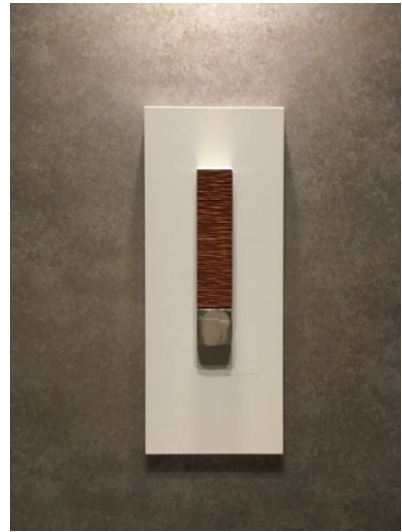

Project : Entrance in Apartment (Tokyo)

Item : Wood Curving Relief

Artist : Shigehito MATSUDA

Title : Wind of Life

Size : within 2,200×h900 mm

Material : Wood

Project : Entrance Lounge in Apartment (Tokyo)

Item : Wood Curving Sculpture

Artist : Hideho TAKASU

Title : TENKU (天鼓)

Size : w1,200×h 450×d 120 mm

Material : Wood (Zelkova / 欒 , Cinnamomum cassia / 桂, and others)

Project : Entrance Lounge in Apartment (Tokyo)

Item : Wood Curving Sculpture

Artist : Masayuki TSUBOTA

Title : unknown memory

Size : w150×h1,200×d75 mm

Material : Wood (Zelkova / 欅)

Project : ELV Hall in Apartment (Tokyo)
Item : Wood Curving Relief
Artist : Masayuki TSUBOTA
Title : the wall of self
Size : w200xh500xd50 mm each
Material : Wood, Pigment, Gesso, Tin Foil