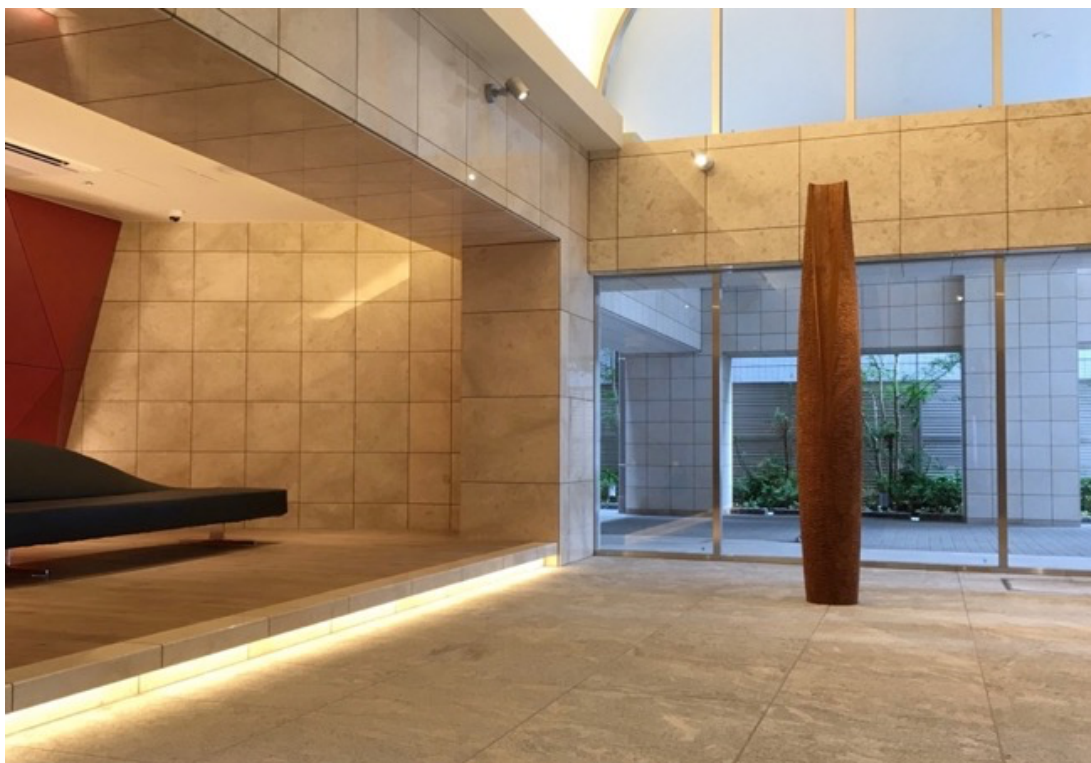

#038 Apartment
Wood Curving Sculpture

Project : Entrance in Apartment (Tokyo)
Item : Sculpture
Artist : Masayuki Tsubota
Title : the loop of self
Size : w300×h2,300×d300 mm
Material : Wood (zelkova)